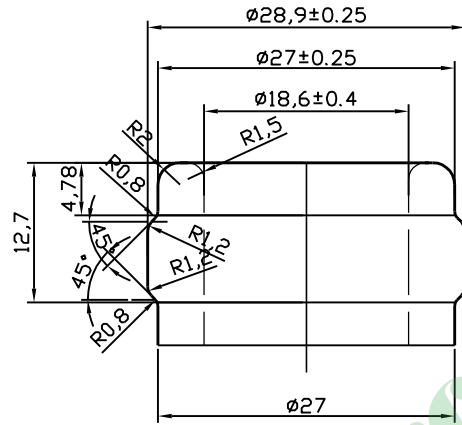

口型放大M2: 1

| filling capacity | brimful capacity | weight    | color | itemNO.  |
|------------------|------------------|-----------|-------|----------|
| 750ml            | 770 ± 10ml       | 520 ± 20g |       | VGR200-3 |
| 750ml Burgundy   |                  |           |       |          |
| designer         | 温风然              | 09.12.9   |       |          |
| check            |                  |           |       |          |
| check            |                  |           |       |          |
| approval         |                  |           |       |          |
|                  |                  | scale     | 1: 1  |          |