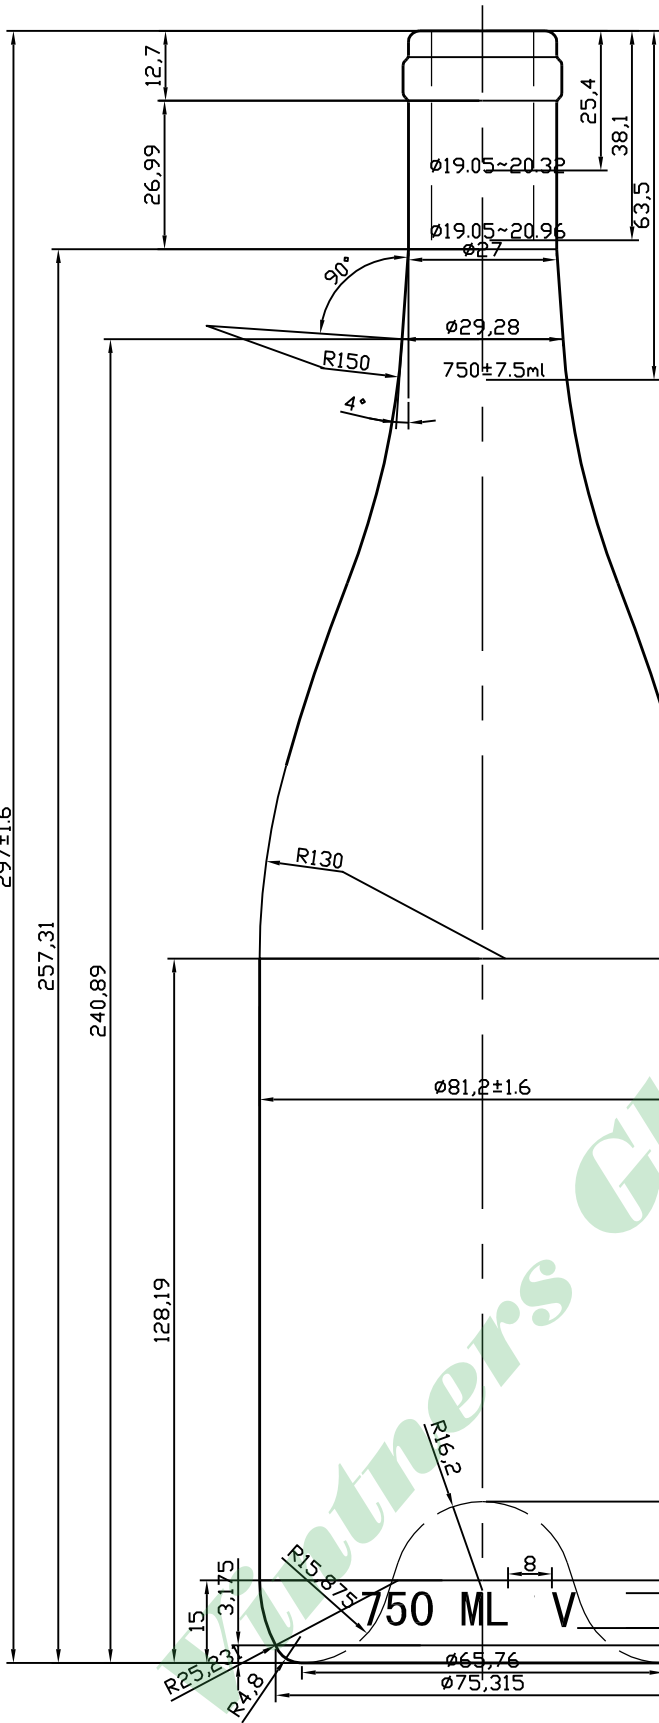

口型放大M2: 1

| filling capacity | brimful capacity | weight    | color | itemNO.  |
|------------------|------------------|-----------|-------|----------|
| 750ml            | 770 ± 10ml       | 520 ± 20g |       | VGR200-3 |
| 750ml Burgundy   |                  |           |       |          |
| designer         | 温风然              | 09.12.9   |       |          |
| check            |                  |           |       |          |
| check            |                  |           |       |          |
| approval         |                  |           |       |          |
|                  |                  | scale     | 1: 1  |          |