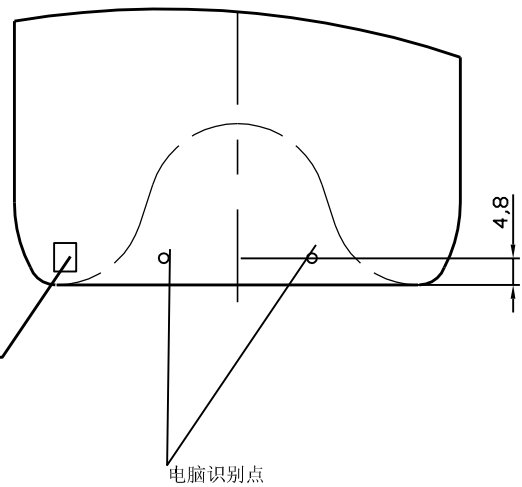

口型放大M2: 1

| filling capacity | brimful capacity | weight    | color | itemNO.  |
|------------------|------------------|-----------|-------|----------|
| 750ml            | 770 ± 10ml       | 520 ± 20g |       | VGR200-3 |
| 750ml Burgundy   |                  |           |       |          |
| designer         | 温风然              | 09.12.9   |       |          |
| check            |                  |           |       |          |
| check            |                  |           |       |          |
| approval         |                  |           |       |          |
|                  |                  | scale     | 1: 1  |          |